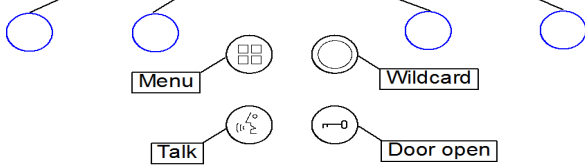

Menu 	-Press 1 sec: go to shortcuts menu.
	-Press the function button under the Bell symbol to activate the Do not disturb mode.
	-A red bell light will turn on at the bottom left of the monitor.
*	Repeat the same steps to deactivate the Do not disturb mode.

Function Buttons - depend on screen icon