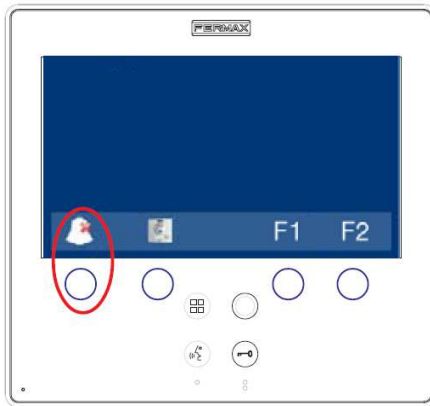

Menu 	-Press 1 sec: go to shortcuts menu.
	-Press the function button under the Bell symbol to activate the Do not disturb mode.
	-A red bell light will turn on at the bottom left of the monitor.
*	Repeat the same steps to deactivate the Do not disturb mode.

Function Buttons - depend on screen icon