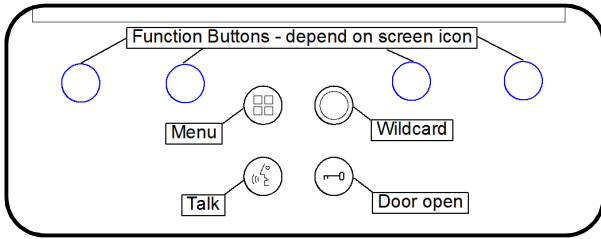

## BUTTON CONTROLS DESCRIPTION

Menu 	-Press 1 sec: go to shortcuts menu.
Wildcard 	Default set as "Auto ON" function. <b>Disabled on apartment complexes.</b> -Press 1 sec, from idle, to establish communication with door panel (video ON). -Press 2 seconds, while video still remains activated, for switching between Main and Secondary panel camera.
Talk 	-After being called, press to open audio channel. -Press again when conversation is over for closing the audio channel.
Door open 	-Press during conversation for opening the door. -From idle condition: press for calling the Guard (only if Guard Unit is present).