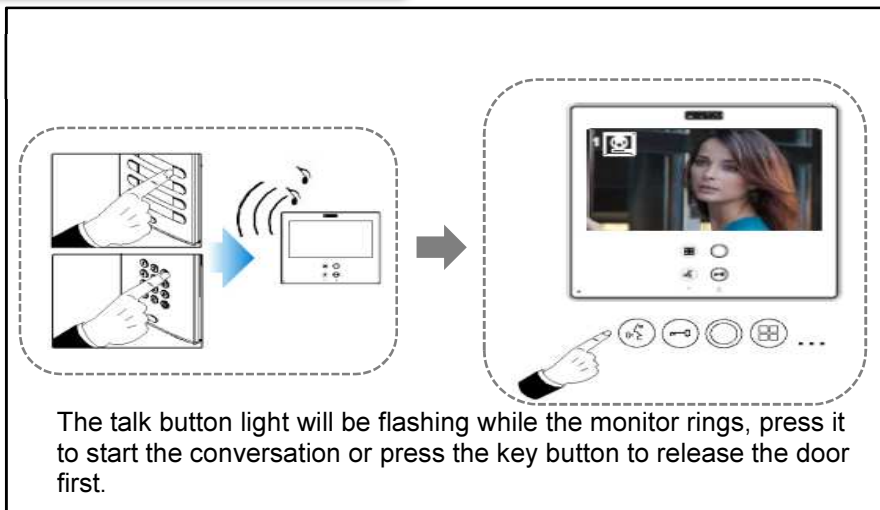

BUTTON CONTROLS DESCRIPTION

Menu 	-Press 1 sec: go to shortcuts menu.
Wildcard 	Default set as "Auto ON" function. Disabled on apartment complexes. -Press 1 sec, from idle, to establish communication with door panel (video ON). -Press 2 seconds, while video still remains activated, for switching between Main and Secondary panel camera.
Talk 	-After being called, press to open audio channel. -Press again when conversation is over for closing the audio channel.
Door open 	-Press during conversation for opening the door. -From idle condition: press for calling the Guard (only if Guard Unit is present).

NOTE: REMOVE THE PROTECTIVE PLASTIC FILM FROM MONITORS BEFORE USING THEM.

OPERATION

AUDIO / VIDEO SETTINGS

Press MENU button during conversation for showing the Audio/Video tool bar.

*You will exit Audio Settings automatically after 6 seconds.