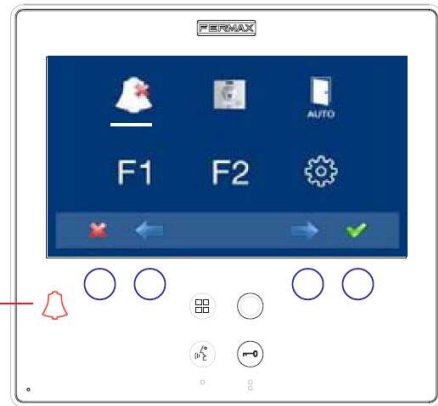

do not disturb mode activated