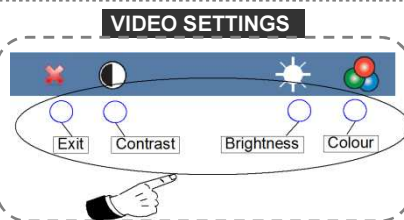

AUDIO / VIDEO SETTINGS

Press MENU button during conversation for showing the Audio/Video tool bar.

*You will exit Audio Settings automatically after 6 seconds.