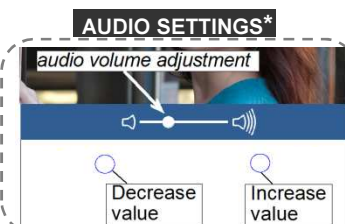

AUDIO / VIDEO SETTINGS

Press MENU button during conversation for showing the Audio/Video tool bar.

*You will exit Audio Settings automatically after 6 seconds.