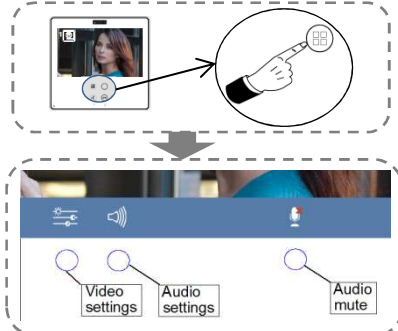

## BUTTON CONTROLS DESCRIPTION

Menu 	-Press 1 sec: go to shortcuts menu.
Wildcard 	Default set as "Auto ON" function. <b>Disabled on apartment complexes.</b> -Press 1 sec, from idle, to establish communication with door panel (video ON). -Press 2 seconds, while video still remains activated, for switching between Main and Secondary panel camera.
Talk 	-After being called, press to open audio channel. -Press again when conversation is over for closing the audio channel.
Door open 	-Press during conversation for opening the door. -From idle condition: press for calling the Guard (only if Guard Unit is present).

## AUDIO / VIDEO SETTINGS

Press MENU button during conversation for showing the Audio/Video tool bar.

\*You will exit Audio Settings automatically after 6 seconds.