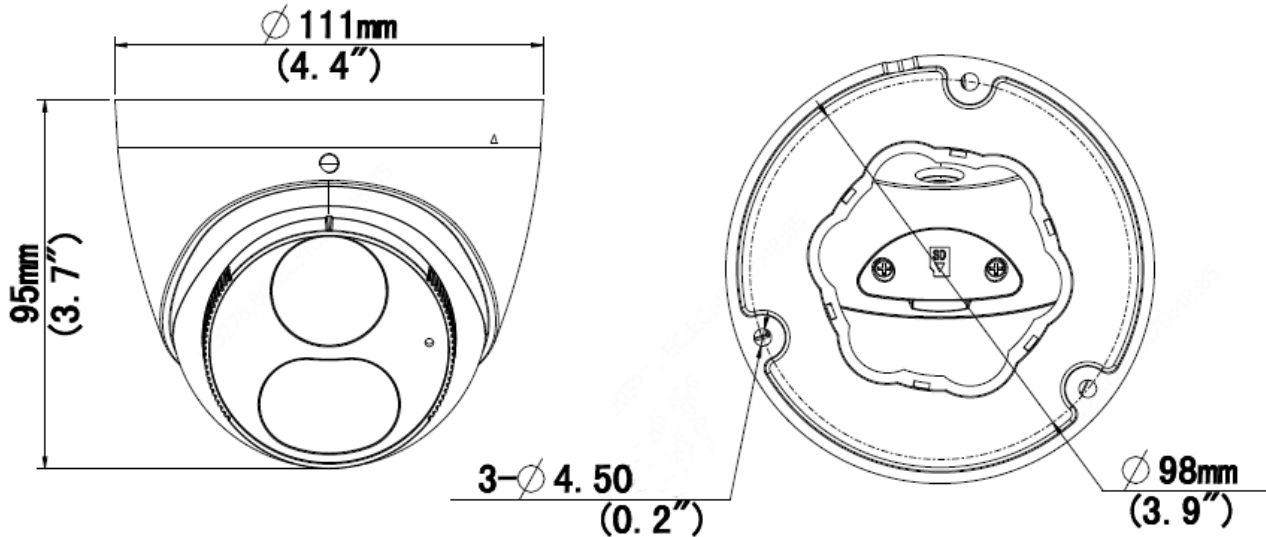

Safety	IEC 62368-1 EN 62368-1 UL 62368-1 RCM EN 55032
Environment	CE-ROHS (2011/65/EU;(EU)2015/863); WEEE (2012/19/EU); REACH (Regulation (EC) No 1907/2006)
General	
Power	DC 12V±25%, PoE (IEEE 802.3af)
	Power consumption: Max 10.5W
Power Interface	Ø 5.5mm coaxial power plug
Dimensions (L x W x H)	Φ111 x 95mm (Φ4.4" x 3.7")
Weight	0.48kg (1.058lb)
Material	Metal + Plastic
Working Environment	-30°C ~ 60°C (-22°F ~ 140°F), Humidity: ≤95% RH (non-condensing)
Storage Environment	-30°C ~ 60°C (-22°F ~ 140°F), Humidity: ≤95% RH (non-condensing)
Surge Protection	4KV
Reset Button	N/A
Protection	Ingression protection: IP67

Dimensions

*Product specifications and availability are subject to change without notice.

NSW (HEAD OFFICE)

(02) 9700 1700
nsw@fermaxaus.com.au

SA OFFICE

(08) 7009 4288
sa@fermaxaus.com.au

QLD OFFICE

(07) 5520 2266
qld@fermaxaus.com.au

ACT OFFICE

(02) 6190 1555
act@fermaxaus.com.au

VIC OFFICE

(03) 9314 2220
vic@fermaxaus.com.au

NT OFFICE

(08) 7999 9162
nt@fermaxaus.com.au

WA OFFICE

(08) 9240 2624
wa@fermaxaus.com.au

NZ OFFICE

(09) 337 6229
nz@fermaxnz.co.nz