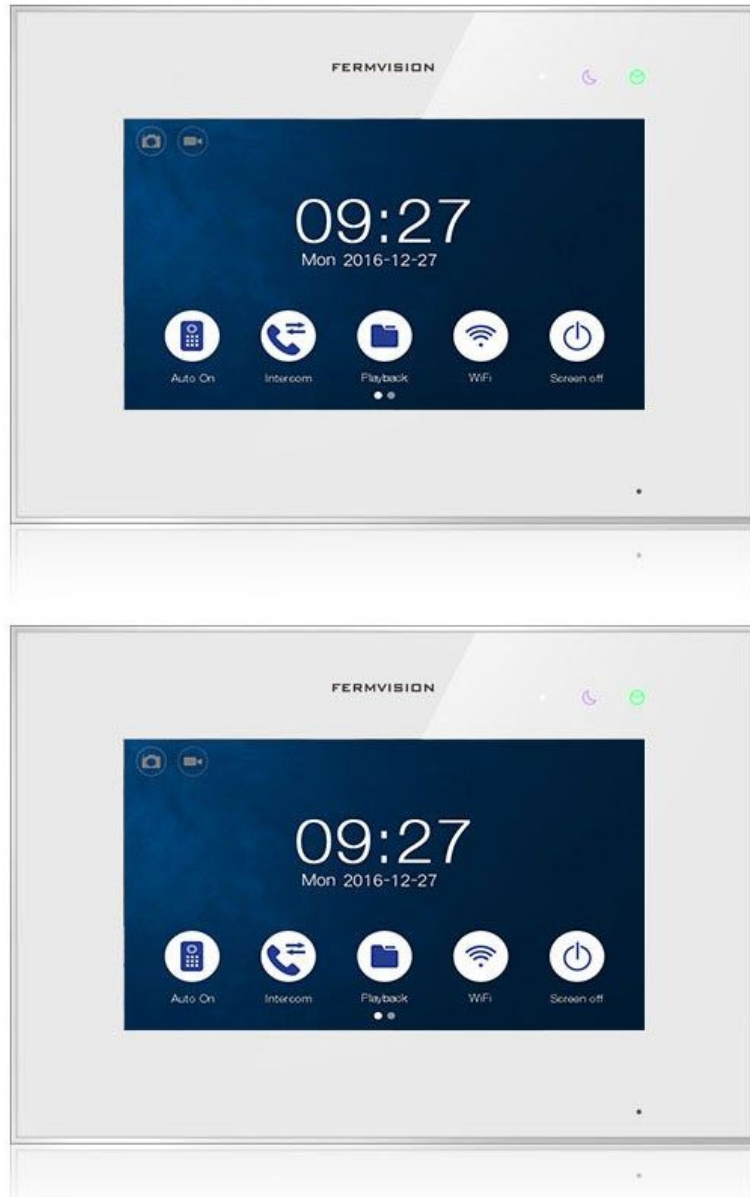

Qseries 2-Wire 7002 Kit

FVQ-7002

NSW (HEAD OFFICE)

(02) 9700 1700
nsw@fermaxaus.com.au

SA OFFICE

(08) 7009 4288
sa@fermaxaus.com.au

QLD OFFICE

(07) 5520 2266
qld@fermaxaus.com.au

ACT OFFICE

(02) 6190 1555
act@fermaxaus.com.au

VIC OFFICE

(03) 9314 2220
vic@fermaxaus.com.au

NT OFFICE

(08) 7999 9162
nt@fermaxaus.com.au

WA OFFICE

(08) 9240 2624
wa@fermaxaus.com.au

NZ OFFICE

(09) 337 6229
nz@fermaxnz.co.nz