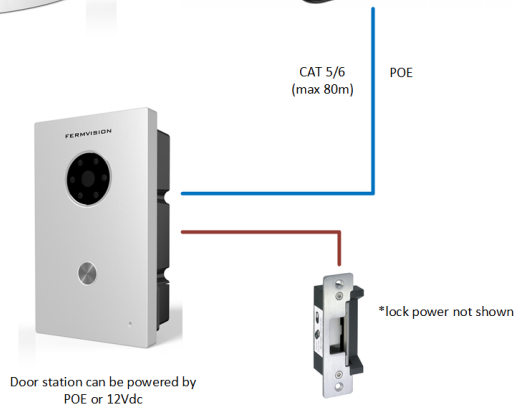

FVI-1200 Kit Includes;

- IP55 Weatherproof IP Door Station
- 2.4" Colour WiFi Phone
- Wifi Phone charging base station

Optional;

- Surface box with rain hood

Expandable;

- 4 x IP Intercom Door Stations
- 4 x Colour WiFi Phones
- Smartphone / Tablet Video app